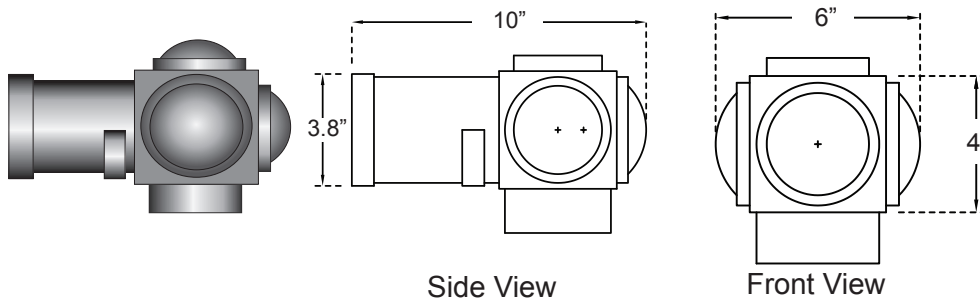

MAP-01 Mast Arm Fitter Dimensions