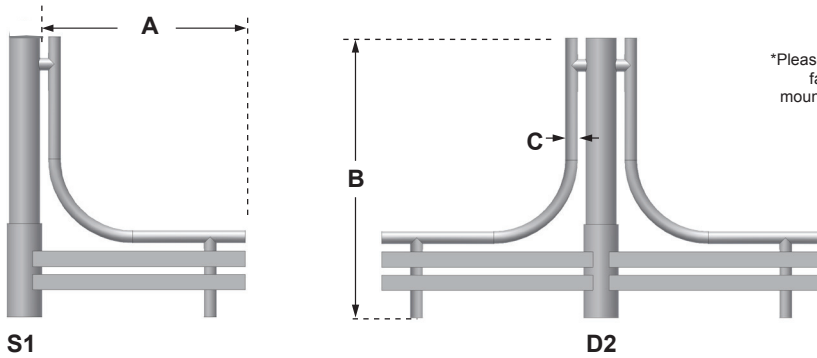

VA105

The **VA105-L** dimensions are for standard size 2 or size 3 Architectural luminaires only. **VA105-S** is standard for smaller, size 1 luminaires.

Fixture	A	B	C	D	E	EPA S1	EPA D2	EPA WM
VA105-L	26"	36"	1 5/8" Ø	7"	36"	2.5	4.1	1.6
VA105-S	21 1/2"	30"	1 5/8" Ø	7"	30"	2.0	3.0	1.1

Model	Mounting	Pole or Tenon Size	Finish
VA105-L VA105-S	Single (S1)	3" dia. (3)	Bronze (BZ) Black (BK)
	Double (D2)	3 1/2" dia. (3 1/2)	White (WH) Sandstone (SN)
	Wall Mount (WM)	4" dia. (4) 4 1/2" dia. (4 1/2)	Weathered Brown (WB) Silver Metallic (SL) Verdigris (VG) Forest Green (FG) Custom Color (CC)