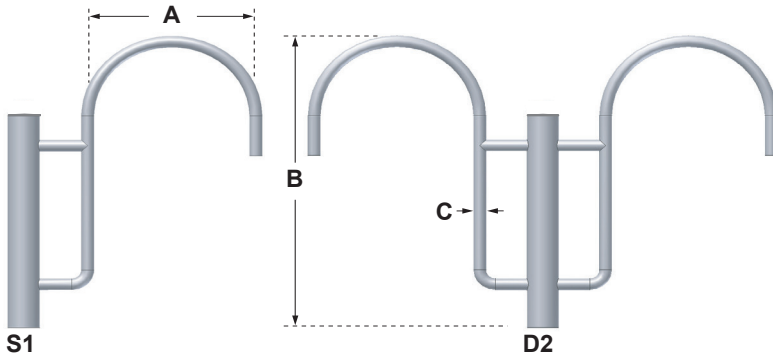

VA104

Project Name:

Catalog Number:

Type

The **VA104-L** dimensions are for standard size 2 or size 3 Architectural luminaires only. **VA104-S** is standard for smaller, size 1 luminaires. Center section of arm will match pole design (i.e. fluted pole = fluted center arm section).

Fixture	A	B	C	D	E	EPA S1	EPA D2	EPA WM
VA104-L	26"	41"	1 5/8" Ø	7"	30"	2.0	3.1	1.2
VA104-S	16 1/2"	32 1/2"	1 5/8" Ø	7"	20"	1.2	1.8	.5

Model	Mounting	Pole or Tenon Size	Finish
VA104-L VA104-S	Single (S1)	3" dia. (3)	Bronze (BZ) Black (BK)
	Double (D2)	3 1/2" dia. (3 1/2)	White (WH) Sandstone (SN)
	Wall Mount (WM)	4" dia. (4) 4 1/2" dia. (4 1/2)	Weathered Brown (WB) Silver Metallic (SL) Verdigris (VG) Forest Green (FG) Custom Color (CC)