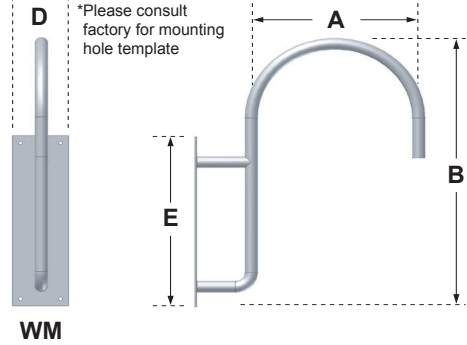

VA104

Project Name:

Catalog Number:

Type

The **VA104-L** dimensions are for standard size 2 or size 3 Architectural luminaires only. **VA104-S** is standard for smaller, size 1 luminaires. Center section of arm will match pole design (i.e. fluted pole = fluted center arm section).

Fixture	A	B	C	D	E	EPA S1	EPA D2	EPA WM
VA104-L	26"	41"	1 5/8" Ø	7"	30"	2.0	3.1	1.2
VA104-S	16 1/2"	32 1/2"	1 5/8" Ø	7"	20"	1.2	1.8	.5

Model	Mounting	Pole or Tenon Size	Finish
VA104-L VA104-S	Single (S1)	3" dia. (3)	Bronze (BZ) Black (BK)
	Double (D2)	3 1/2" dia. (3 1/2)	White (WH) Sandstone (SN)
	Wall Mount (WM)	4" dia. (4) 4 1/2" dia. (4 1/2)	Weathered Brown (WB) Silver Metallic (SL) Verdigris (VG) Forest Green (FG) Custom Color (CC)