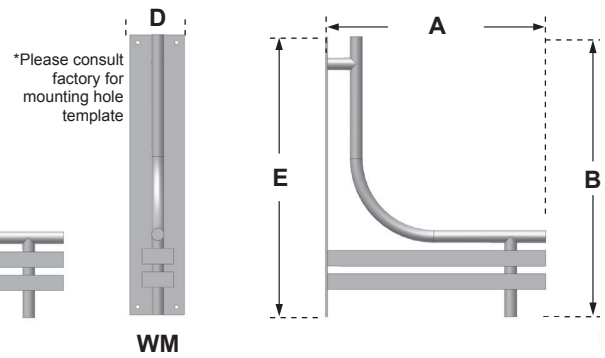

VA105

The **VA105-L** dimensions are for standard size 2 or size 3 Architectural luminaires only. **VA105-S** is standard for smaller, size 1 luminaires.

Fixture	A	B	C	D	E	EPA S1	EPA D2	EPA WM
VA105-L	26"	36"	1 5/8" Ø	7"	36"	2.5	4.1	1.6
VA105-S	21 1/2"	30"	1 5/8" Ø	7"	30"	2.0	3.0	1.1

Model	Mounting	Pole or Tenon Size	Finish
VA105-L VA105-S	Single (S1)	3" dia. (3)	Bronze (BZ) Black (BK)
	Double (D2)	3 1/2" dia. (3 1/2)	White (WH) Sandstone (SN)
	Wall Mount (WM)	4" dia. (4) 4 1/2" dia. (4 1/2)	Weathered Brown (WB) Silver Metallic (SL) Verdigris (VG) Forest Green (FG) Custom Color (CC)