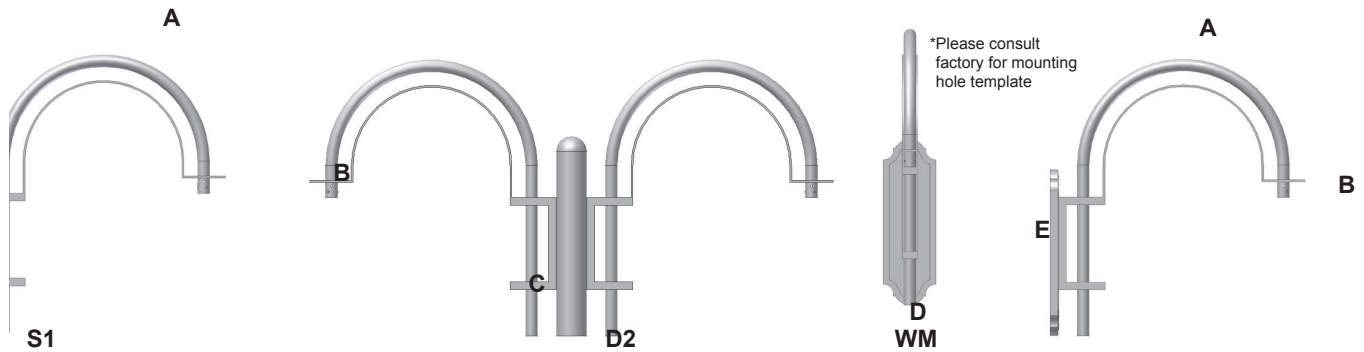

VA102

Project Name:

Catalog Number:

Type

The **VA102-L** and **VA102-M** crook arm dimensions are for standard size 2 or size 3 Architectural luminaires only. **VA102-S** is standard for smaller, size 1 luminaires. Center section of arm will match pole design (i.e. fluted pole = fluted center arm section).

Fixture	A	B	C	D	E	EPA S1	EPA D2	EPA WM
VA102-L	26"	36"	2 ³ / ₈ " Ø	7"	22"	2.0	3.2	1.4
VA102-M	26"	36"	1 ⁵ / ₈ " Ø	7"	22"	1.6	2.5	1.1
VA102-S	16 ¹ / ₂ "	30"	1 ⁵ / ₈ " Ø	7"	22"	1.3	2.0	1.0

VA102 S1

 VA102 D2

Model	Mounting	Pole or Tenon Size	Finish
VA102-L	Single (S1)	3" dia. (3)	Bronze (BZ)
VA102-M	Double (D2)	3 ¹ / ₂ " dia. (3 ¹ / ₂)	Black (BK)
VA102-S	Wall Mount (WM)	4" dia. (4)	White (WH)
		4 ¹ / ₂ " dia. (4 ¹ / ₂)	Sandstone (SN)
			Weathered Brown (WB)
			Silver Metallic (SL)
			Verdigris (VG)
			Forest Green (FG)
			Custom Color (CC)

VA103

The **VA103-L** and **VA 103-M** crook arm dimensions are for standard size 2 or size 3 Architectural luminaires only. **VA103-S** is standard for smaller, size 1 luminaires. Center section of arm will match pole design (i.e. fluted pole = fluted center arm section).