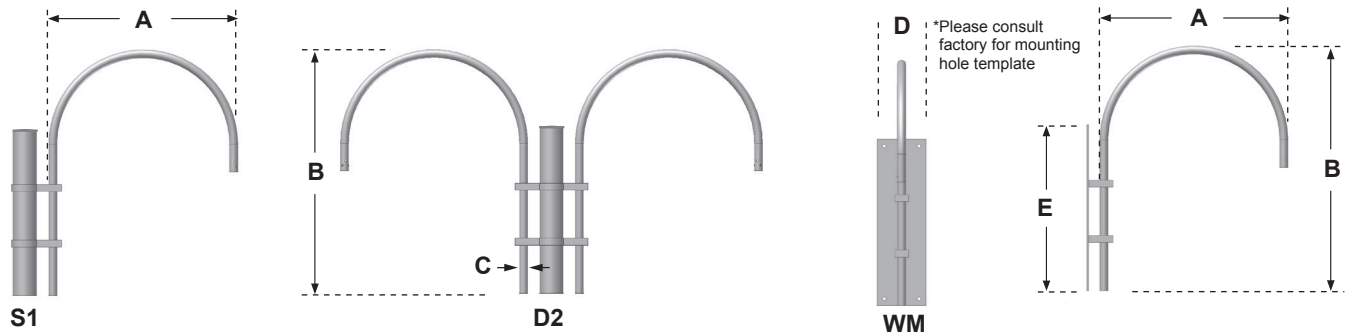

VA102

Project Name:

Catalog Number:

Type

The **VA102-L** and **VA102-M** crook arm dimensions are for standard size 2 or size 3 Architectural luminaires only. **VA102-S** is standard for smaller, size 1 luminaires. Center section of arm will match pole design (i.e. fluted pole = fluted center arm section).

Fixture	A	B	C	D	E	EPA S1	EPA D2	EPA WM
VA102-L	26"	36"	2 ³ / ₈ " Ø	7"	22"	2.0	3.2	1.4
VA102-M	26"	36"	1 ⁵ / ₈ " Ø	7"	22"	1.6	2.5	1.1
VA102-S	16 ¹ / ₂ "	30"	1 ⁵ / ₈ " Ø	7"	22"	1.3	2.0	1.0

VA102 S1

 VA102 D2

Model	Mounting	Pole or Tenon Size	Finish
VA102-L	Single (S1)	3" dia. (3)	Bronze (BZ)
VA102-M	Double (D2)	3 ¹ / ₂ " dia. (3 ¹ / ₂)	Black (BK)
VA102-S	Wall Mount (WM)	4" dia. (4)	White (WH)
		4 ¹ / ₂ " dia. (4 ¹ / ₂)	Sandstone (SN)
			Weathered Brown (WB)
			Silver Metallic (SL)
			Verdigris (VG)
			Forest Green (FG)
			Custom Color (CC)

VA103

The **VA103-L** and **VA 103-M** crook arm dimensions are for standard size 2 or size 3 Architectural luminaires only. **VA103-S** is standard for smaller, size 1 luminaires. Center section of arm will match pole design (i.e. fluted pole = fluted center arm section).